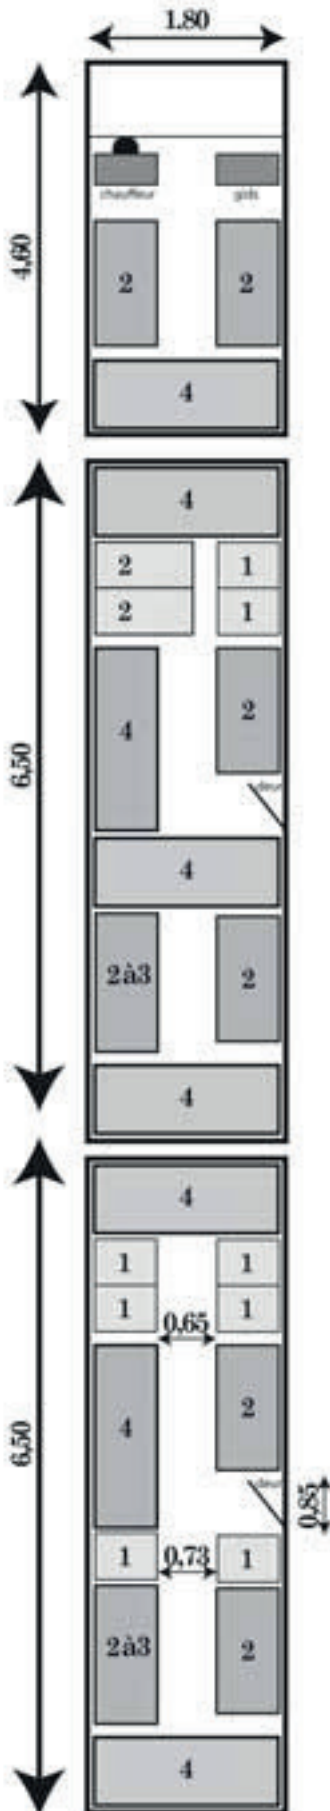

Lange Wapper:

L: 18 m
 B: 1,80 m
 H: 2,35 m

Loco
 8 pers.

Wagon 1:
 28 pers.
 of
 22 pers. + 3

Wagon 2:
 24 pers.
 of
 16 pers. + 4