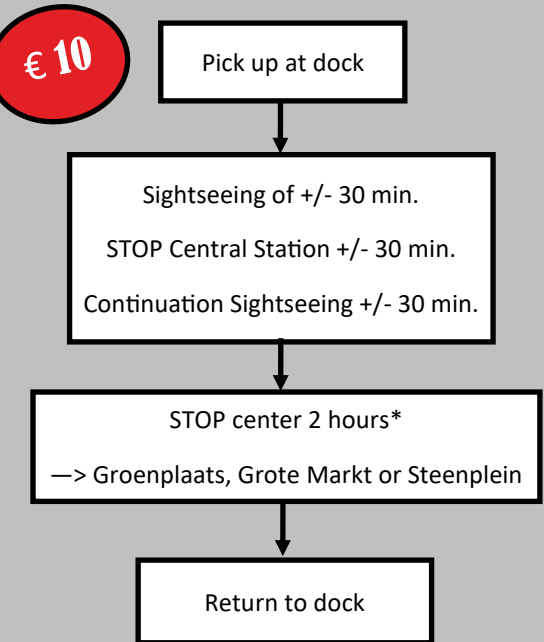

River cruises

Make your choice out of the following options.

Do not hesitate to ask questions.

- verhuur@touristram.be

* 2 hours stop can be: Shopping or leisure / visit

Monumental Church / Visit Baroque Museum / DIVA / ...

Prices are excluding admission fees for museums or churches and guides

Shuttle + Sightseeing + Central Station

Shuttle + Sightseeing